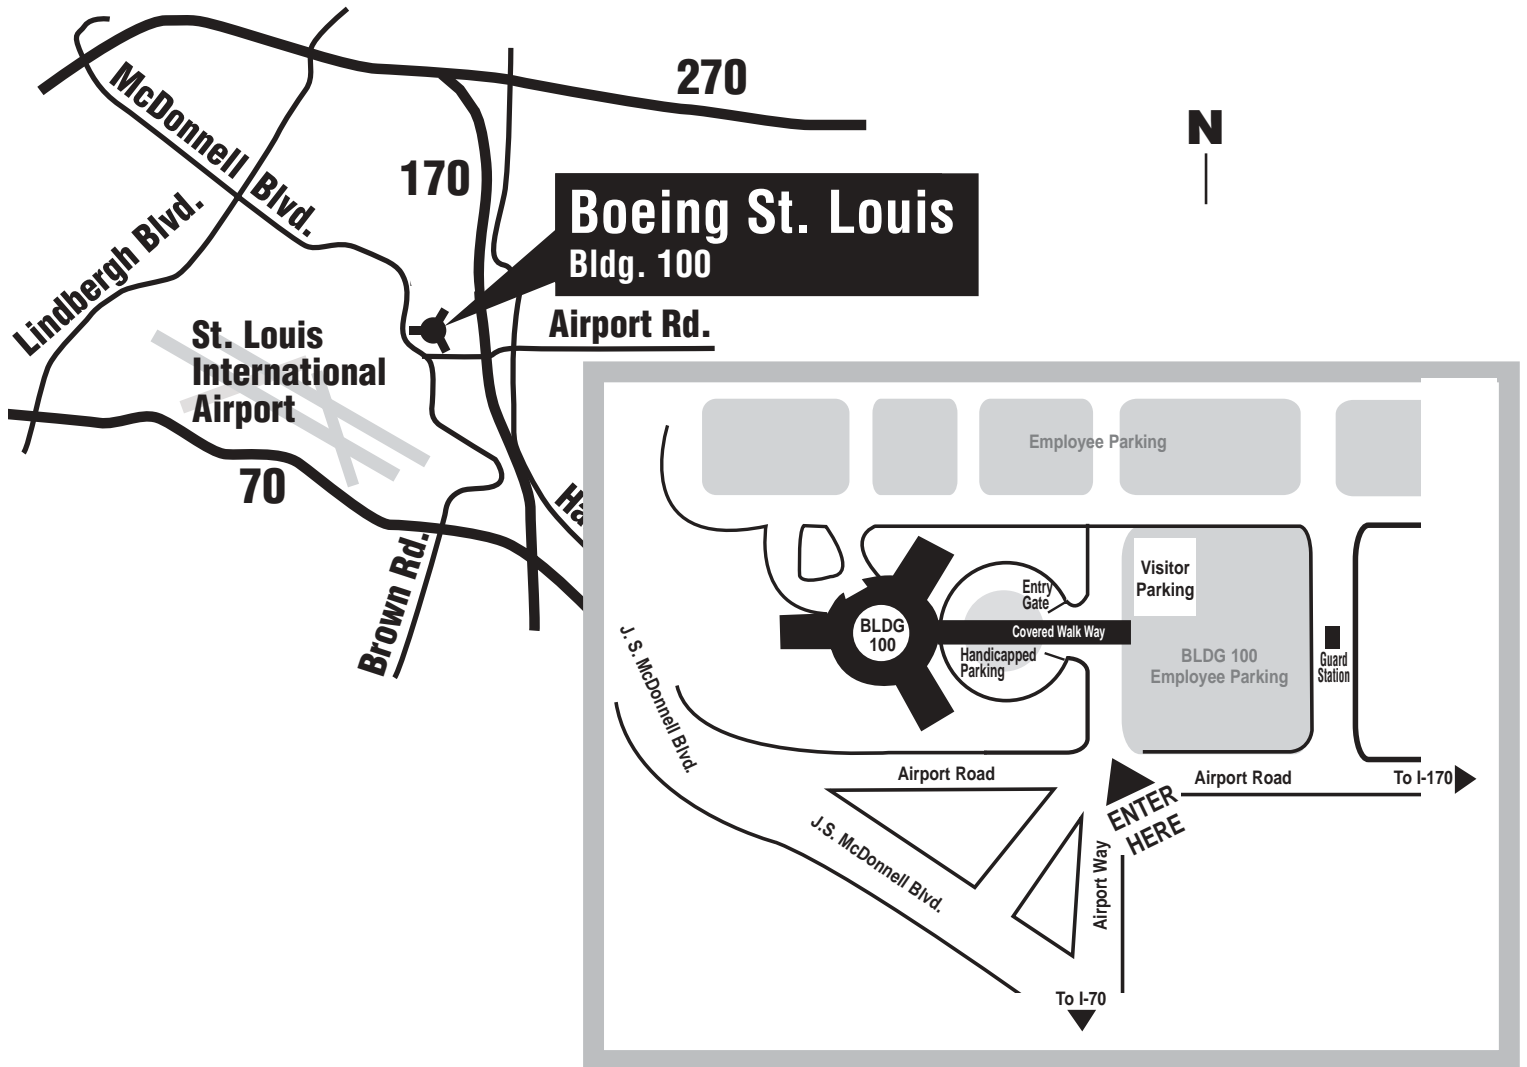

The Boeing Company

Prologue Room

From HWY 70: Exit Hwy 170 North, exit Airport Road; turn left onto Airport Road. Turn right at third signal light into Main Entrance. The Prologue Room is in Bldg 100.

From HWY 270: Exit Hwy 170 South; exit Airport Road; turn right onto Airport Road. Turn right at second signal light into Main Entrance. The Prologue Room is in Bldg 100.

From Lindbergh Blvd: Turn east on McDonnell Blvd; turn left onto Airport Road. Turn left at first signal light into Main Entrance. The Prologue Room is in Bldg 100.