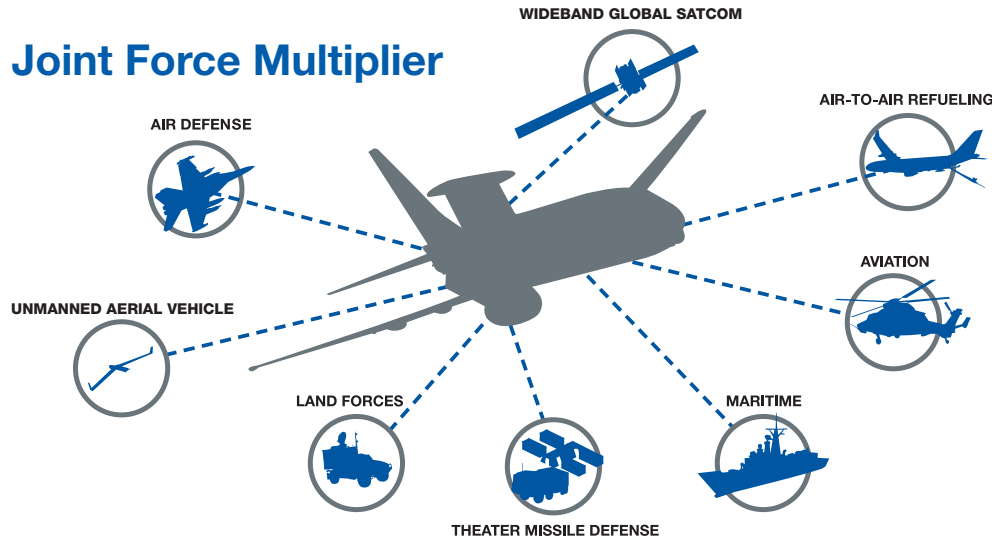

AEW&C

E-7 AIRBORNE EARLY WARNING AND CONTROL

**An advanced battle management solution
for the threats of the future**

AEW&C

The Boeing AEW&C is a combat-proven weapon system providing powerful multidomain surveillance, communications, and networked battle management capabilities and interoperability that multiplies the effectiveness of existing forces.

With the Boeing AEW&C, you can see farther, communicate more effectively, and make faster and more informed decisions to achieve your mission objectives.

Aircraft Overview

Joint Force Multiplier

Technical Specifications