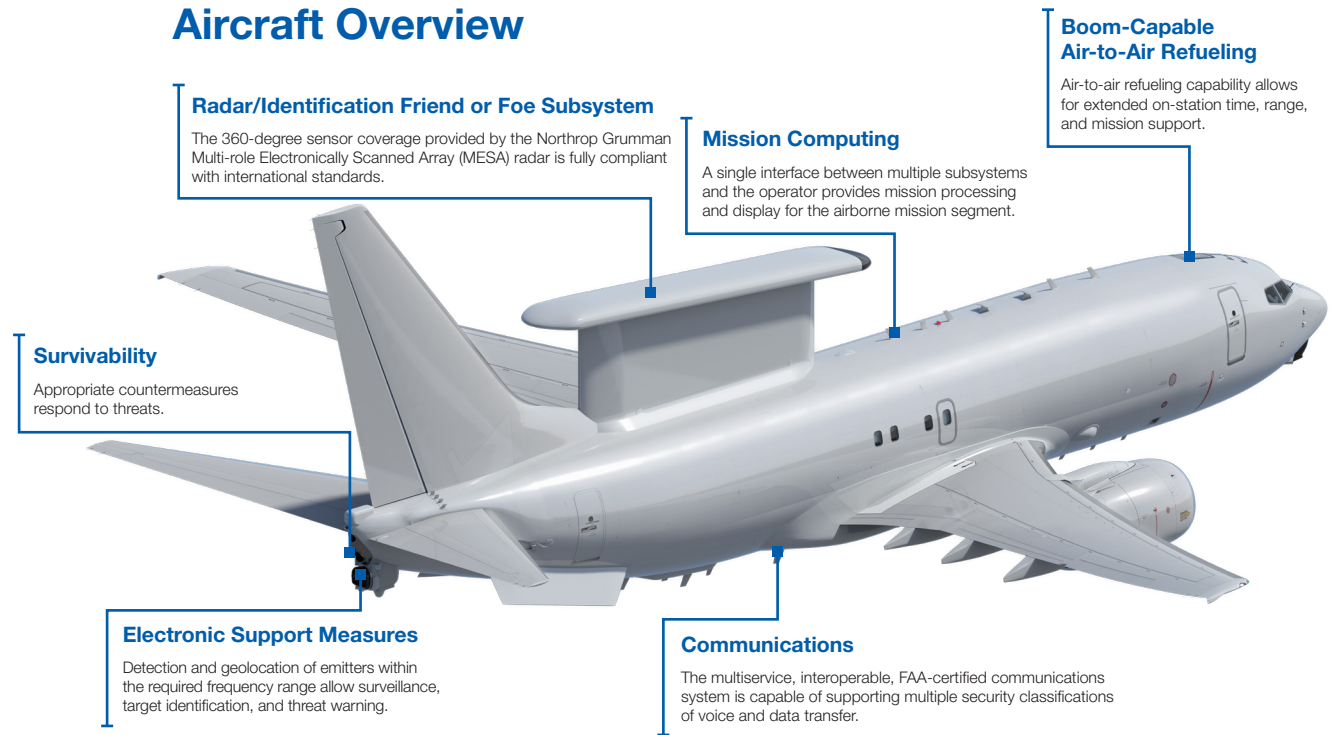

AEW&C

E-7 AIRBORNE EARLY WARNING AND CONTROL

**An advanced battle management solution
for the threats of the future**

AEW&C

The Boeing AEW&C is a combat-proven weapon system providing powerful multidomain surveillance, communications, and networked battle management capabilities and interoperability that multiplies the effectiveness of existing forces.

With the Boeing AEW&C, you can see farther, communicate more effectively, and make faster and more informed decisions to achieve your mission objectives.

Aircraft Overview

Joint Force Multiplier

Technical Specifications

Airframe	737-700
IFF Range	300 nmi (555.6 km)
Maximum Ceiling	41,000 ft (12,496.8 m)
Range	3,500 nmi (6,482 km) unrefueled
Flight Crew	2
Mission Crew Consoles	10

The Boeing Company

Boeing Aircraft Modification & Modernization
6005 South Air Depot Blvd.
Oklahoma City, OK 73135